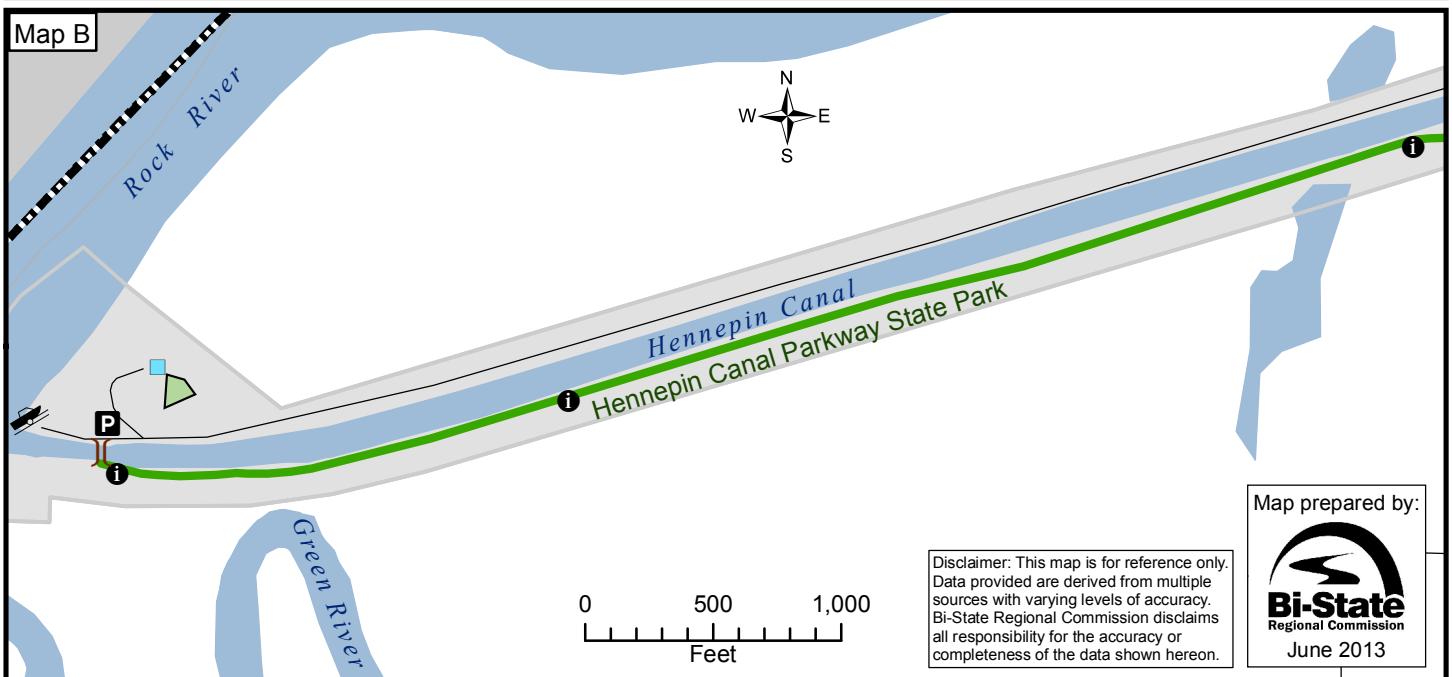

# Hennepin Canal Parkway State Park Amenities Map Colona, Illinois

- Amenities-**
- Baseball Diamond
  - Basketball Court
  - Boat Launch
  - Bridge
  - Gazebo
  - Horseshoe Pits
  - Information
  - Parking
  - Pavillion
  - Playground
  - Restroom
  - Tennis Courts
- Other Symbols-**
- Corporate Limits
  - Colona
  - Other
  - Bike Path/Trail
  - Railroad
  - Water Feature

Disclaimer: This map is for reference only. Data provided are derived from multiple sources with varying levels of accuracy. Bi-State Regional Commission disclaims all responsibility for the accuracy or completeness of the data shown herein.

Map prepared by:

**Bi-State**  
Regional Commission  
June 2013