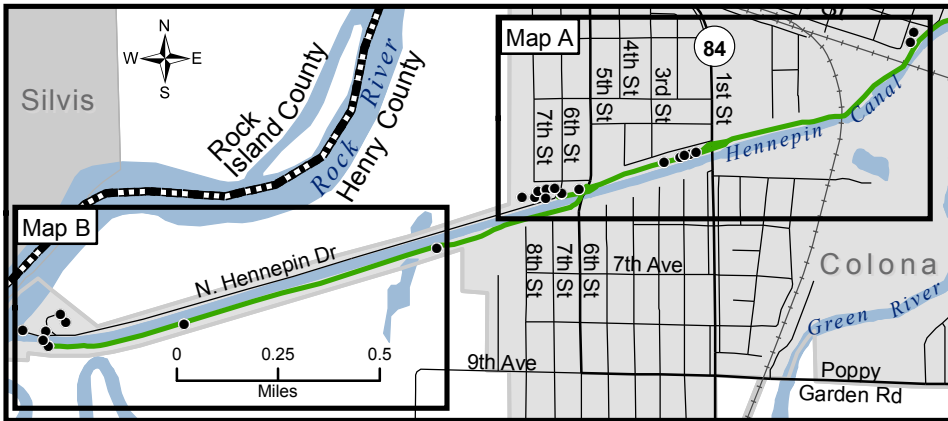

# Hennepin Canal Parkway State Park Amenities Map Colona, Illinois

- Amenities-**
- Baseball Diamond
  - Basketball Court
  - Boat Launch
  - Bridge
  - Gazebo
  - Horseshoe Pits
  - Information
  - Parking
  - Pavillion
  - Playground
  - Restroom
  - Tennis Courts
- Other Symbols-**
- Corporate Limits
  - Colona
  - Other
  - Bike Path/Trail
  - Railroad
  - Water Feature

Disclaimer: This map is for reference only. Data provided are derived from multiple sources with varying levels of accuracy. Bi-State Regional Commission disclaims all responsibility for the accuracy or completeness of the data shown herein.

Map prepared by:

**Bi-State**  
Regional Commission  
June 2013