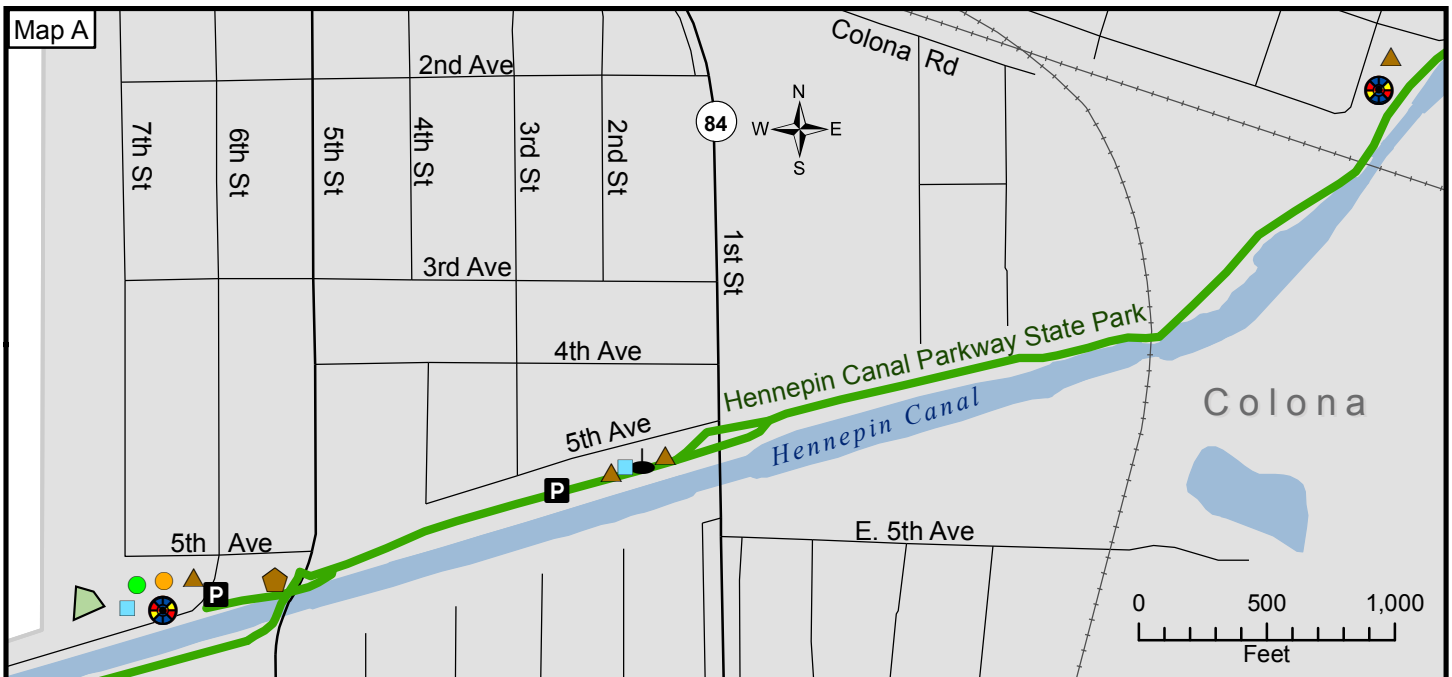

# Hennepin Canal Parkway State Park Amenities Map Colona, Illinois

- Amenities-**
- Baseball Diamond
  - Basketball Court
  - Boat Launch
  - Bridge
  - Gazebo
  - Horseshoe Pits
  - Information
  - Parking
  - Pavillion
  - Playground
  - Restroom
  - Tennis Courts
- Other Symbols-**
- Corporate Limits
  - Colona
  - Other
  - Bike Path/Trail
  - Railroad
  - Water Feature

Disclaimer: This map is for reference only. Data provided are derived from multiple sources with varying levels of accuracy. Bi-State Regional Commission disclaims all responsibility for the accuracy or completeness of the data shown herein.

Map prepared by:

**Bi-State**  
Regional Commission  
June 2013