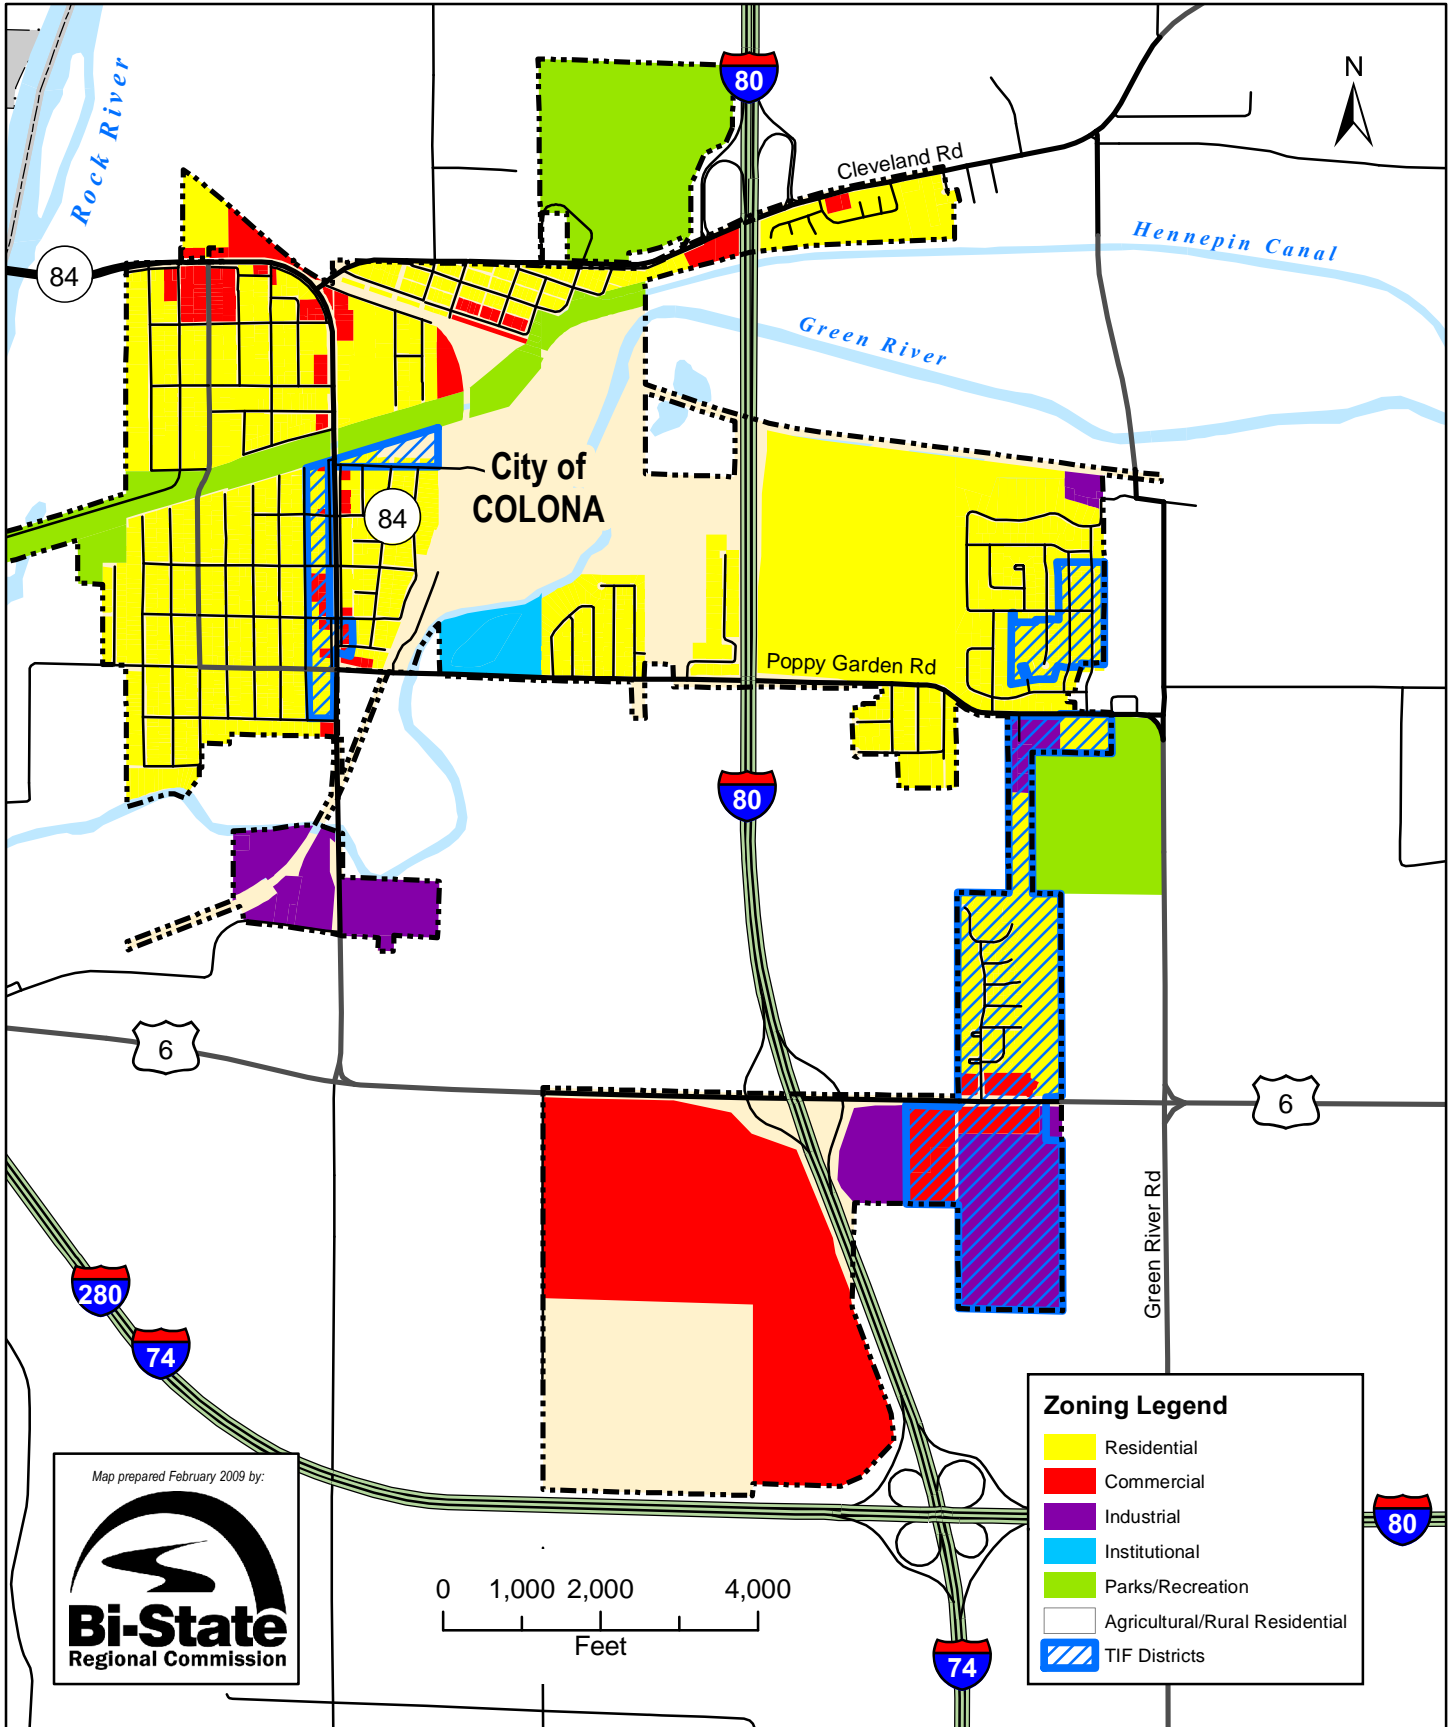

# City of Colona, Illinois Zoning Map

with TIF Districts

Map prepared February 2009 by:

0 1,000 2,000 4,000  
Feet