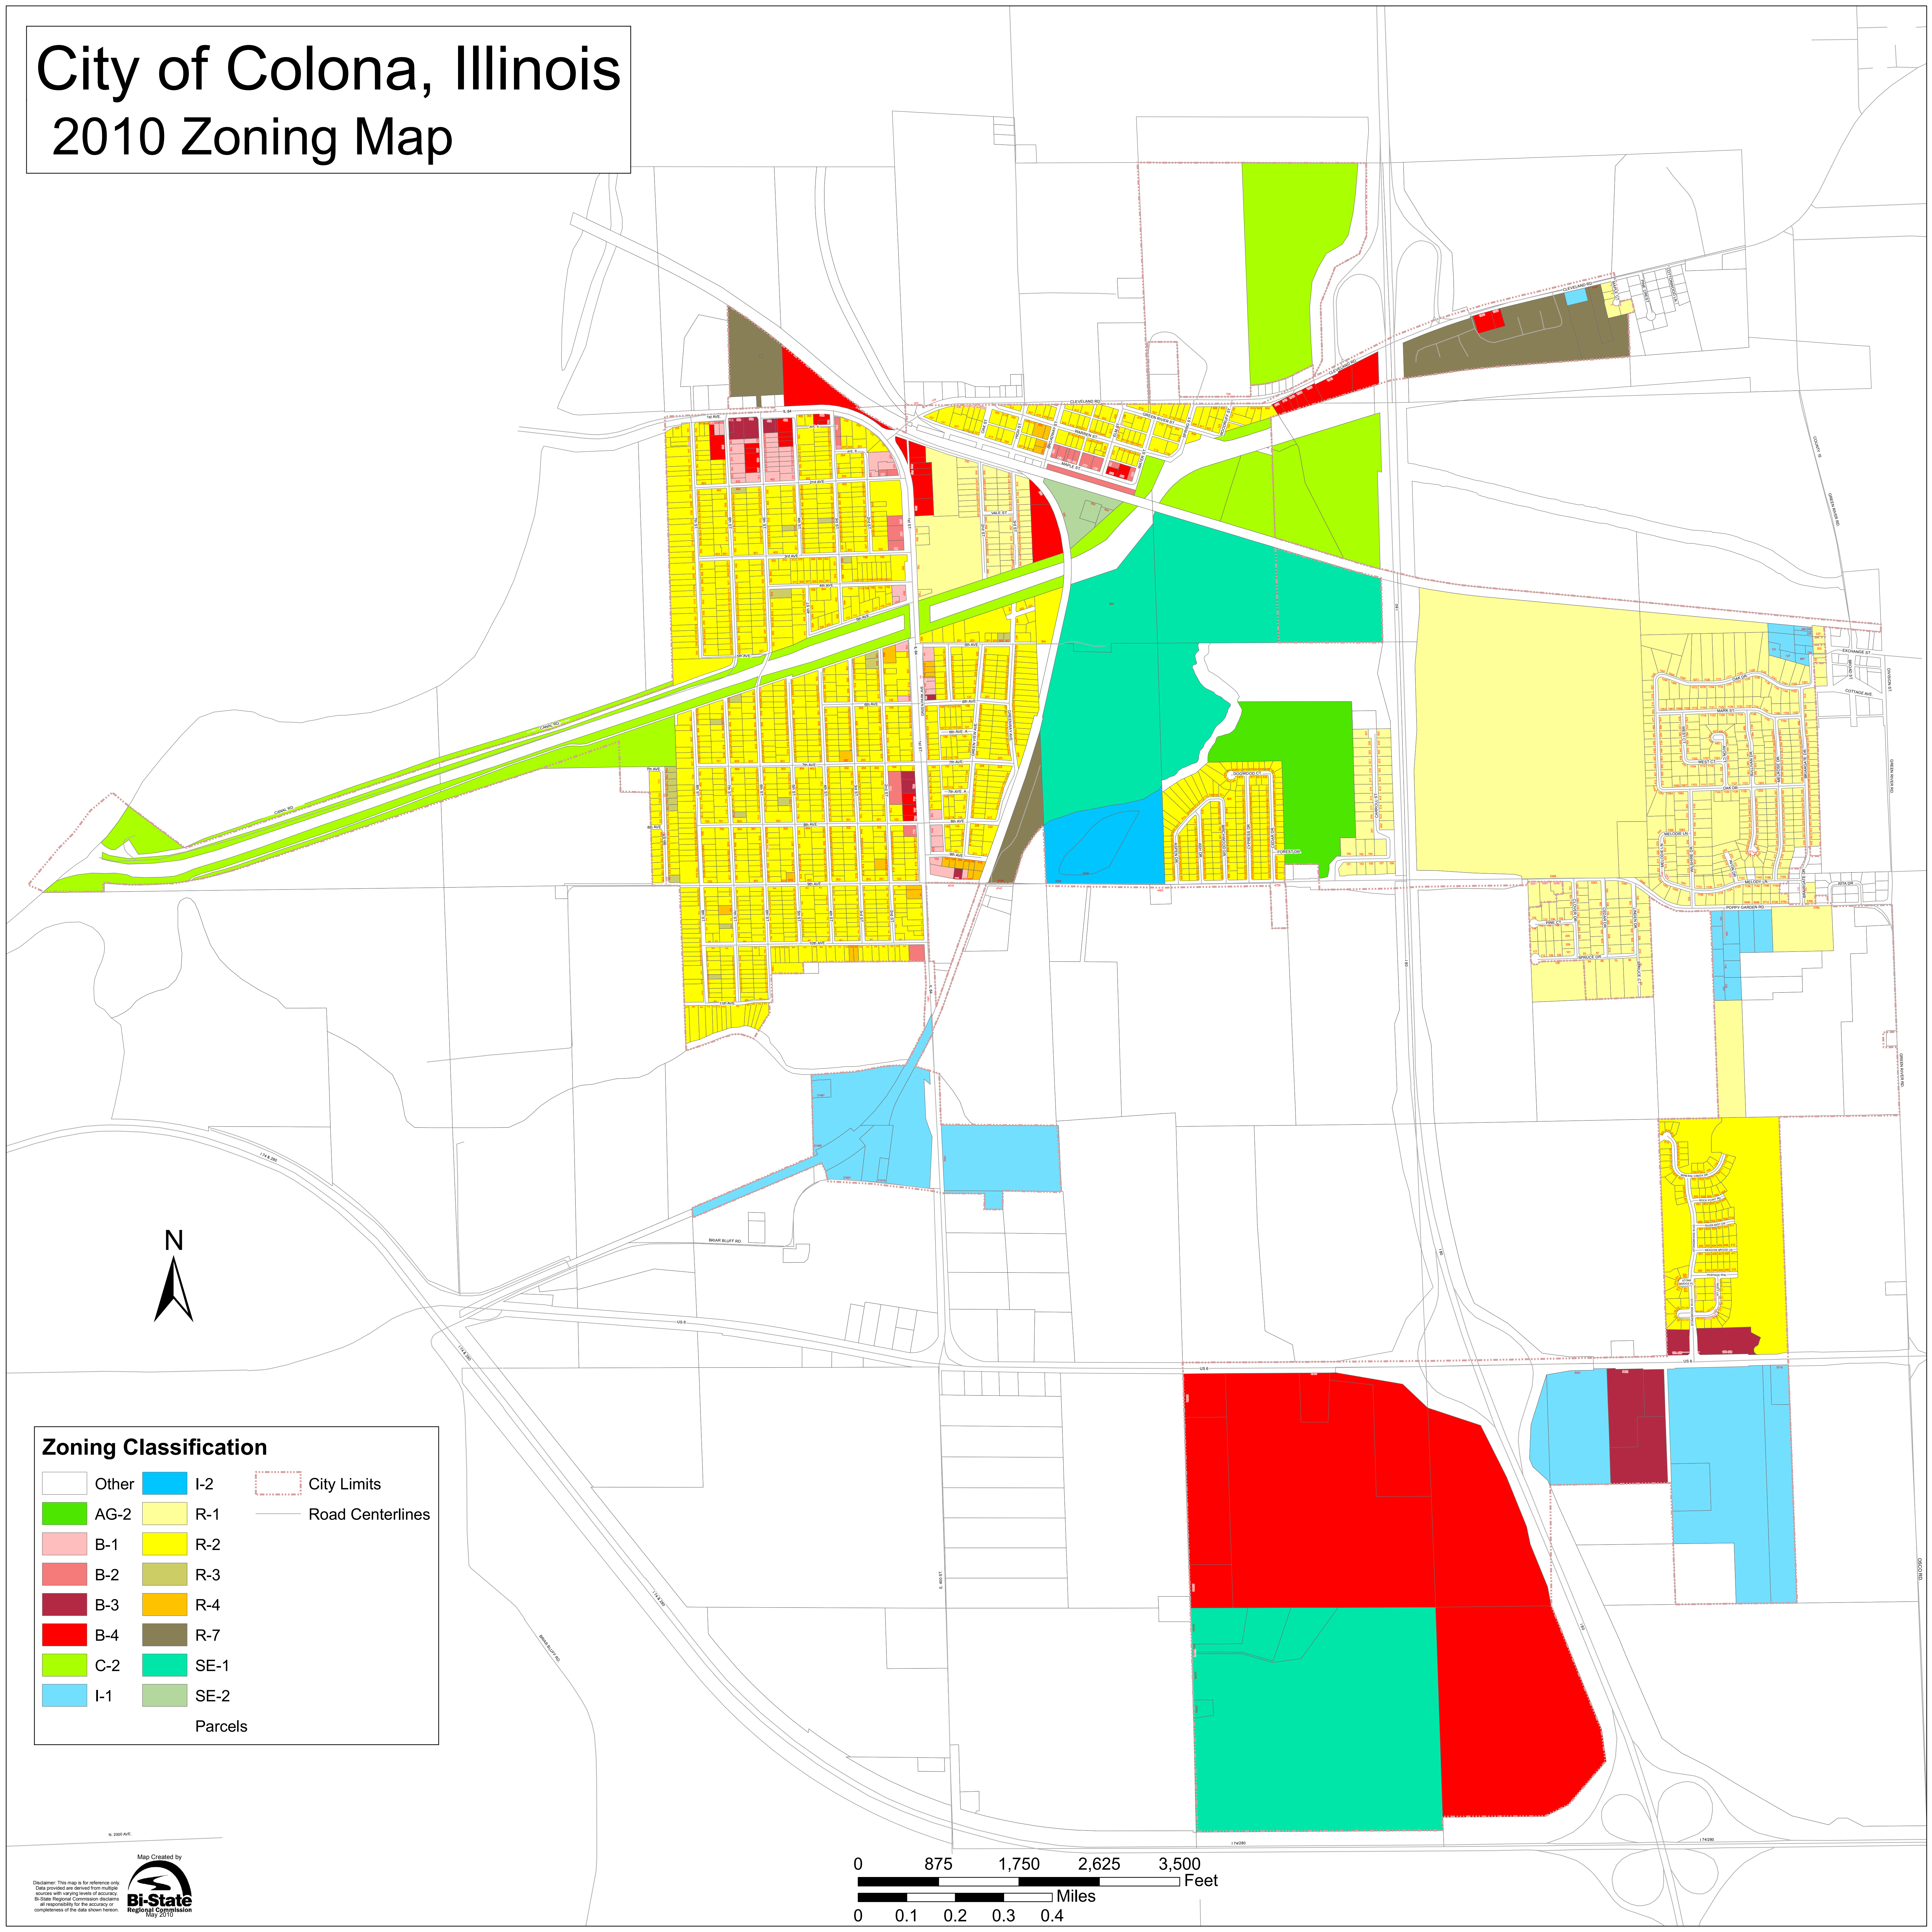

City of Colona, Illinois 2010 Zoning Map

Zoning Classification

Other	I-2	City Limits
AG-2	R-1	Road Centerlines
B-1	R-2	
B-2	R-3	
B-3	R-4	
B-4	R-7	
C-2	SE-1	
I-1	SE-2	
	Parcels	