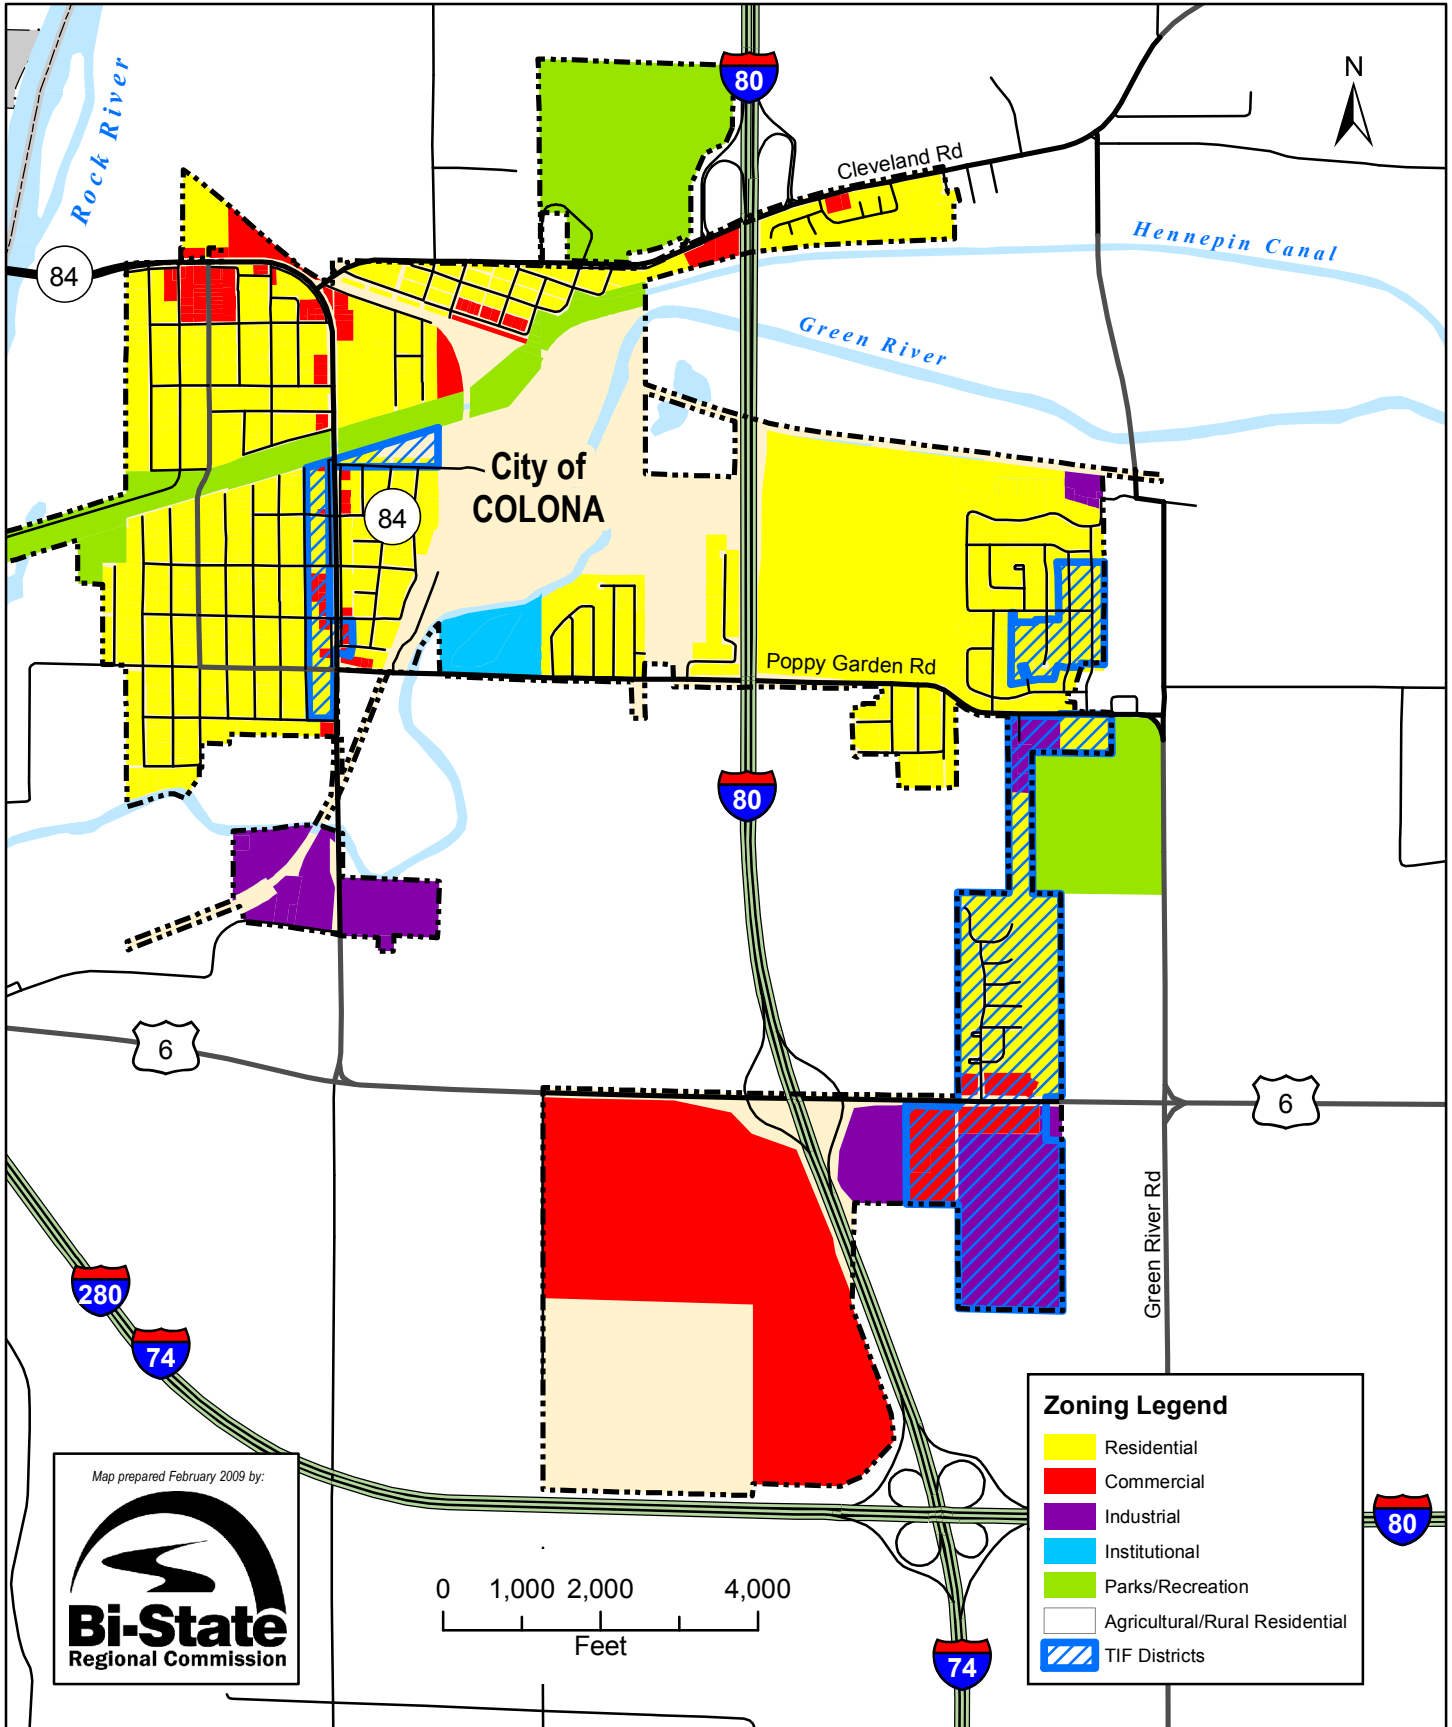

# City of Colona, Illinois Zoning Map

with TIF Districts

Map prepared February 2009 by:

0 1,000 2,000 4,000  
Feet